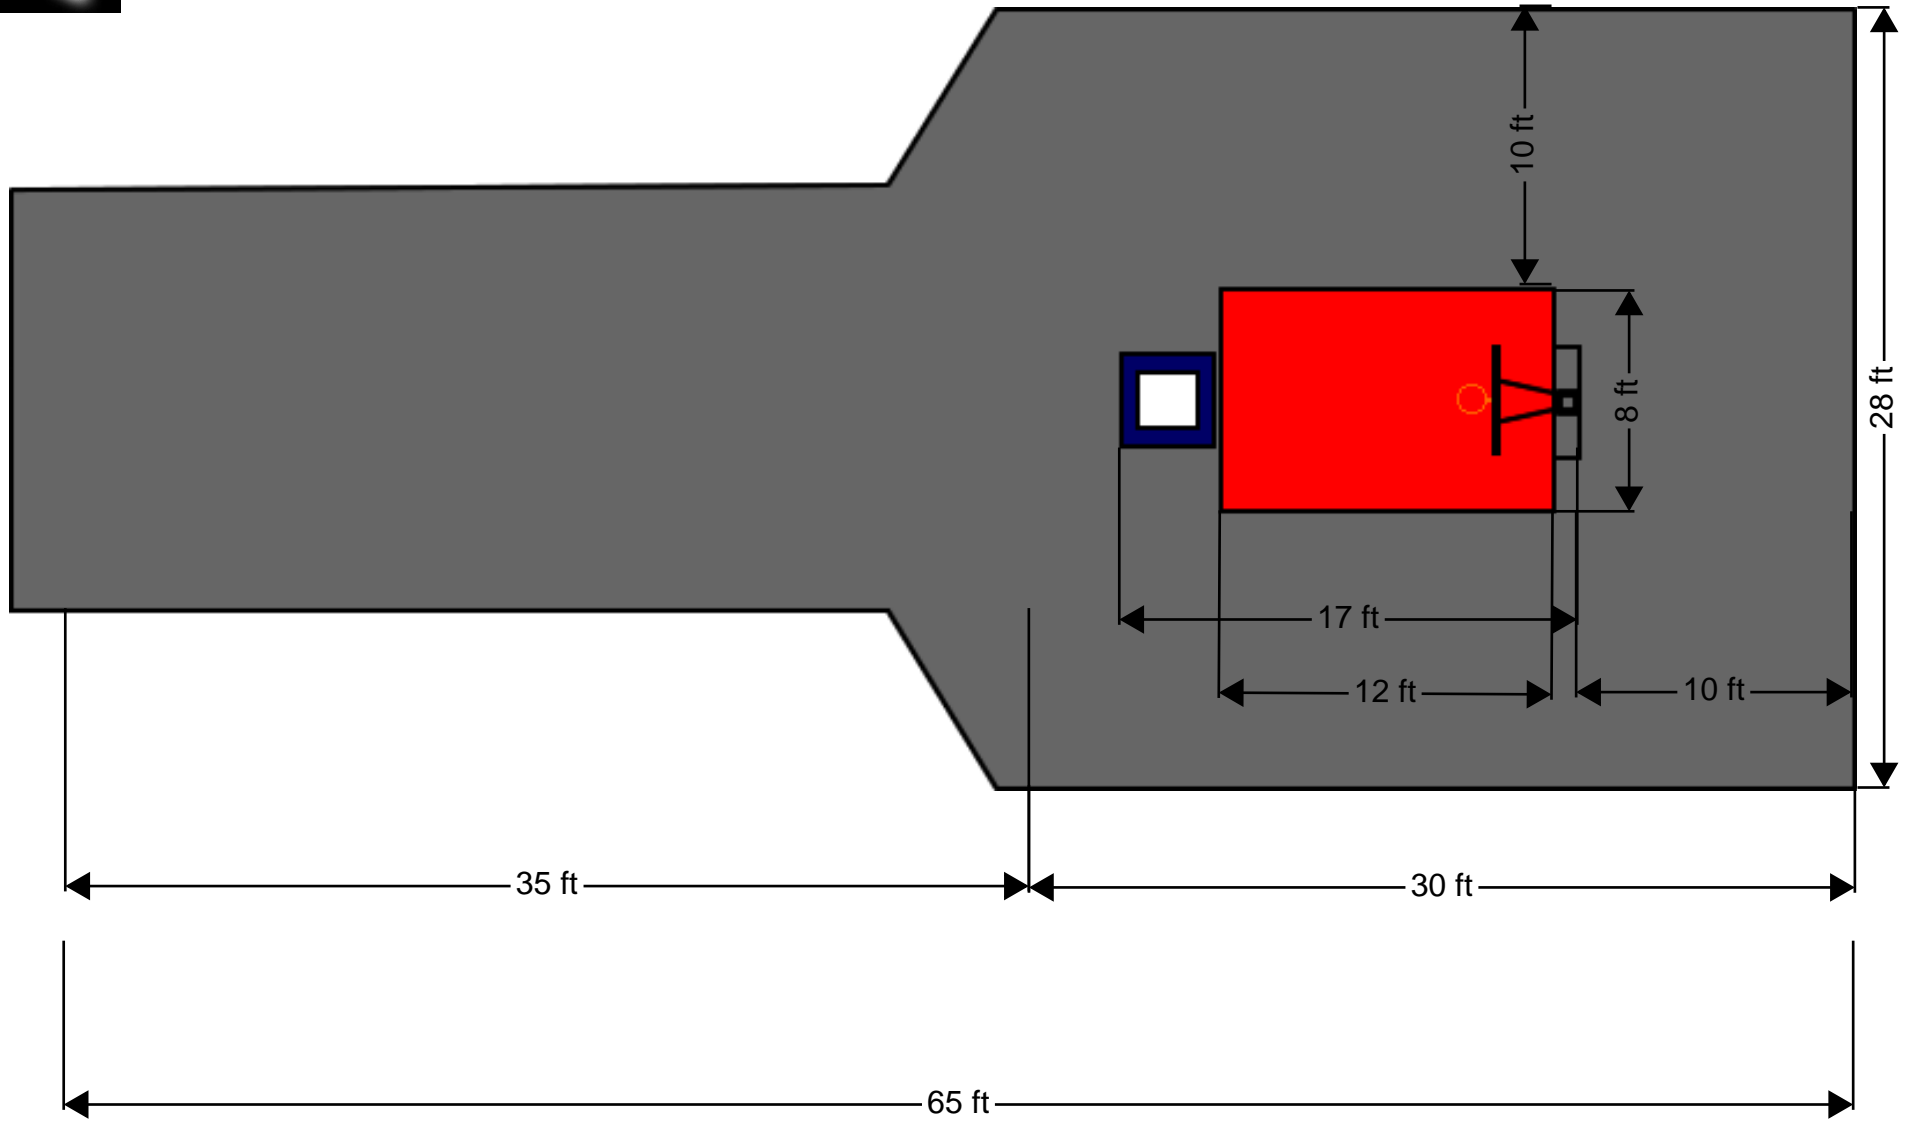

Performance Area Dimension Requirements

For additional information, please
contact: info@dunkshows.com
or: 519-496-3865